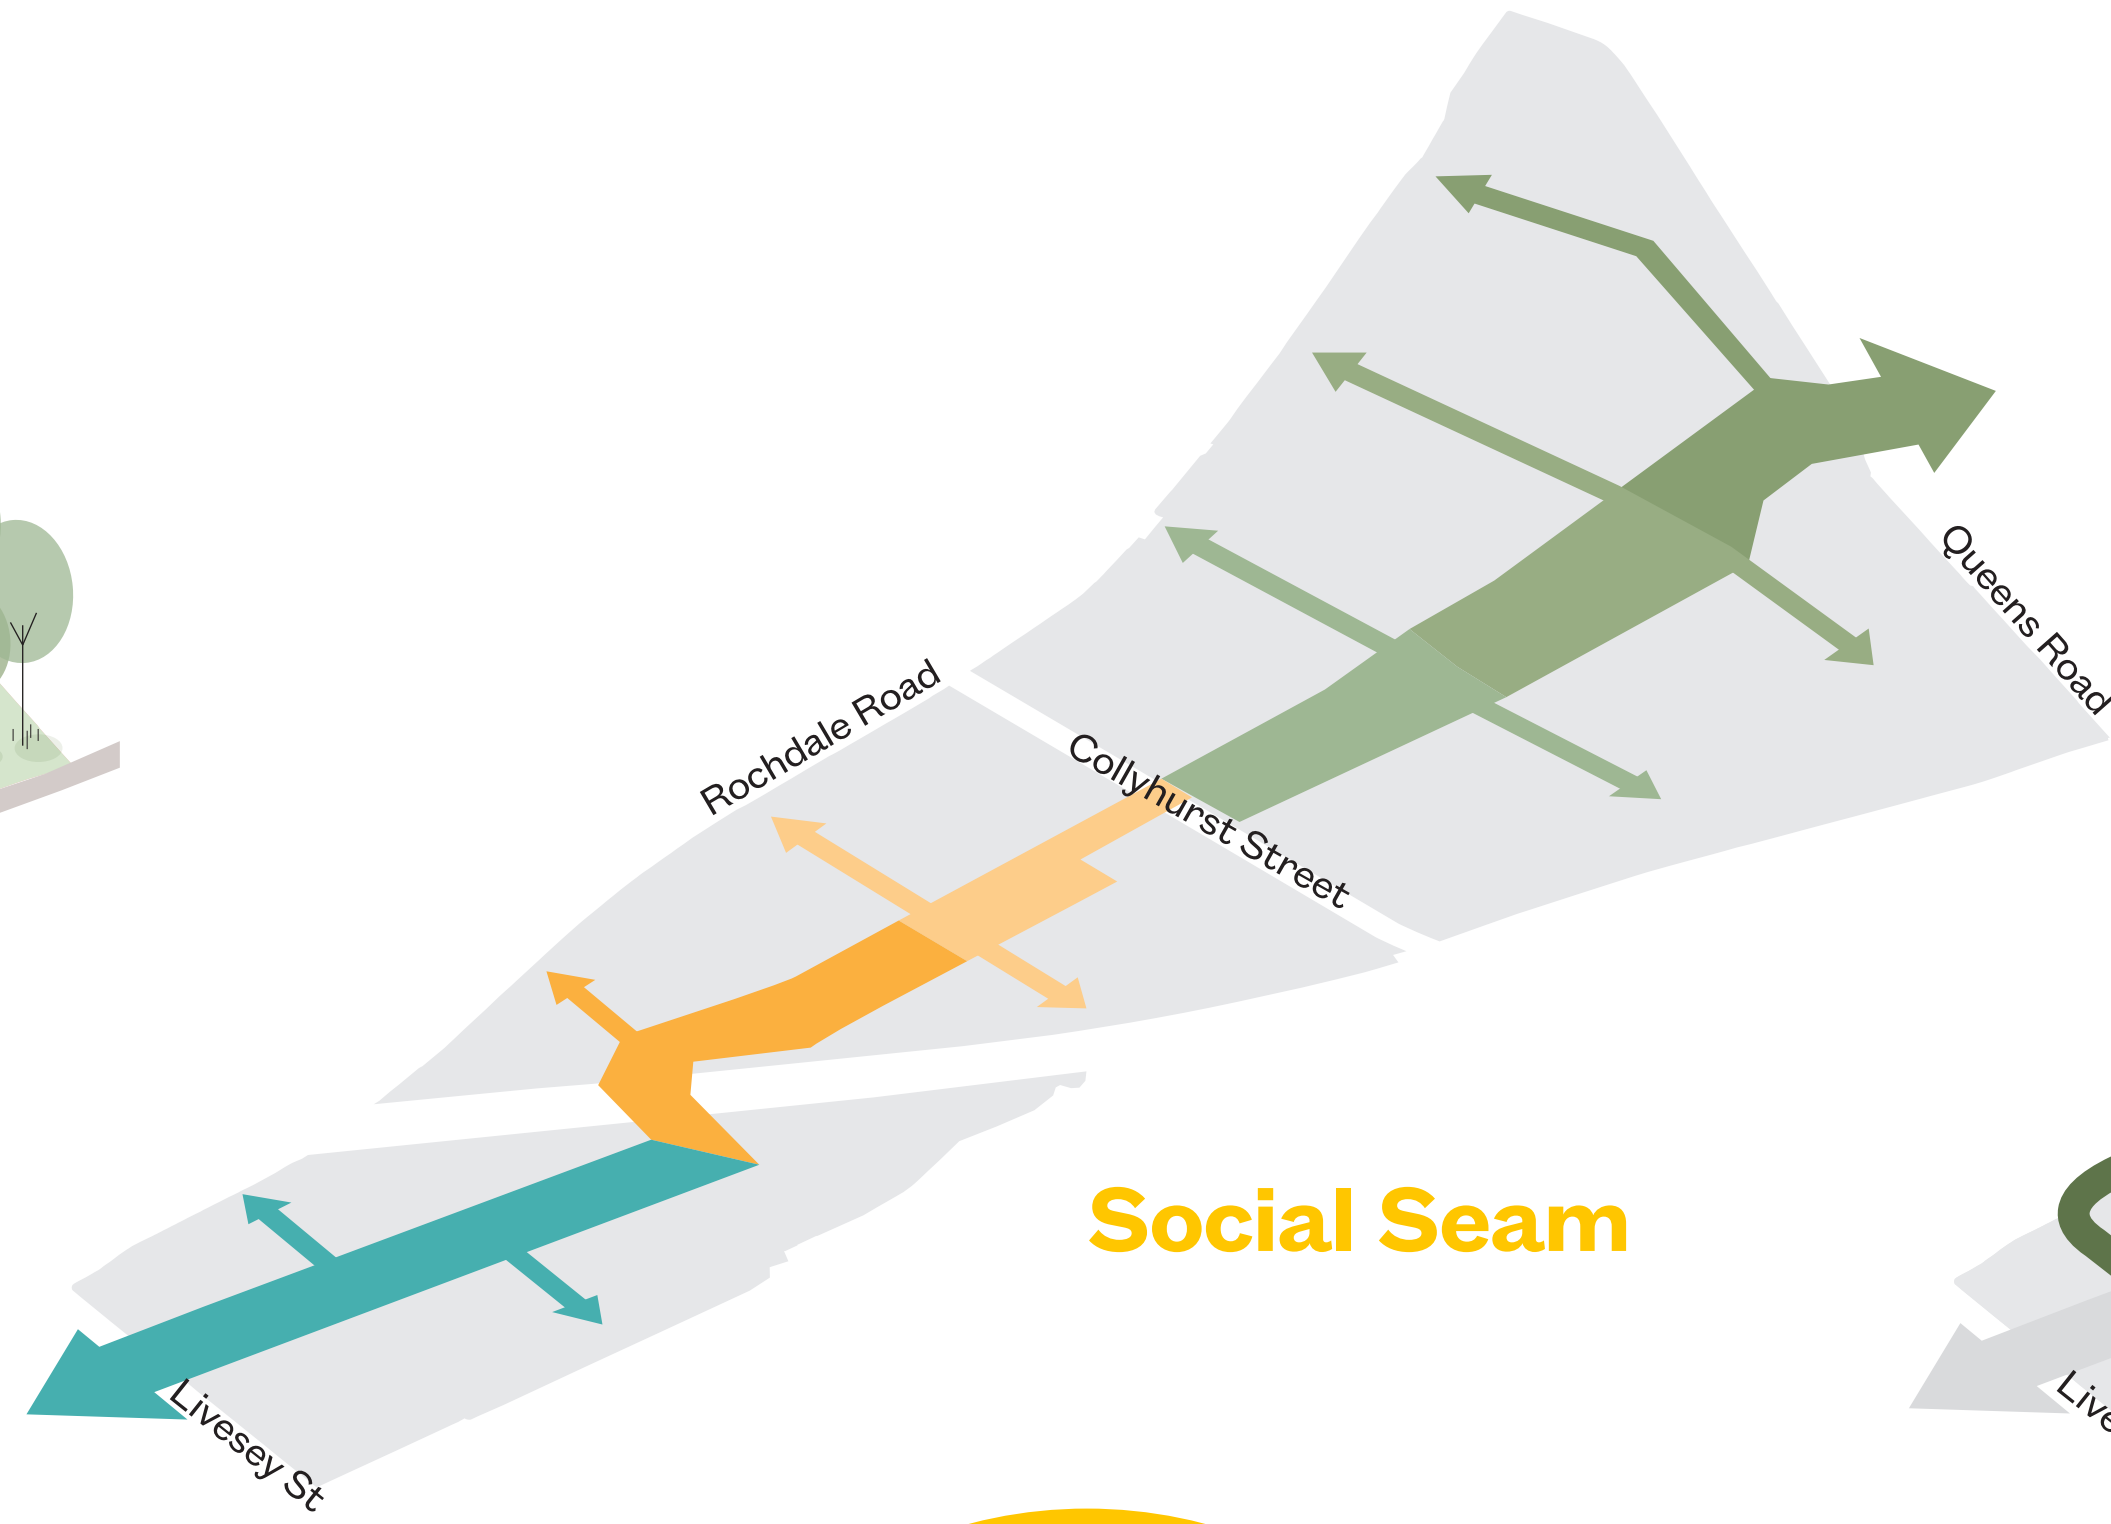

Collyhurst Today....

Collyhurst Future....

- Existing Amenities**
- Some Small Shops
 - Two Parks
 - Playgrounds + Sports Pitch
 - Schools + Nursery
 - Chemist
 - Cafe
 - 'Yes' Centre

- Connected nature trails through Collyhurst for:**
- Cycling routes
 - Walking
 - Sports
 - Dog Walks
 - Biodiversity
 - Habitats

Nature Trails

- 'Social Seam' provides:**
- Connected neighbourhoods
 - Safe walking routes
 - Improved public realm
 - Hard and soft landscaping
 - New shops and cafes
 - Improved amenities
 - Parks and trees
 - Playground and sports
 - Cycle routes

Collyhurst Nature Trails

1. Village Park

2. Community Woodlands

3. Re-wilded Viaduct

Soft Linear Park with seating

Urban Centre - cafes and shops

Social Gathering space

Sports Pitches and Cycle Hubs

Hard linear park

Park with fitness space

What is a Social Seam?