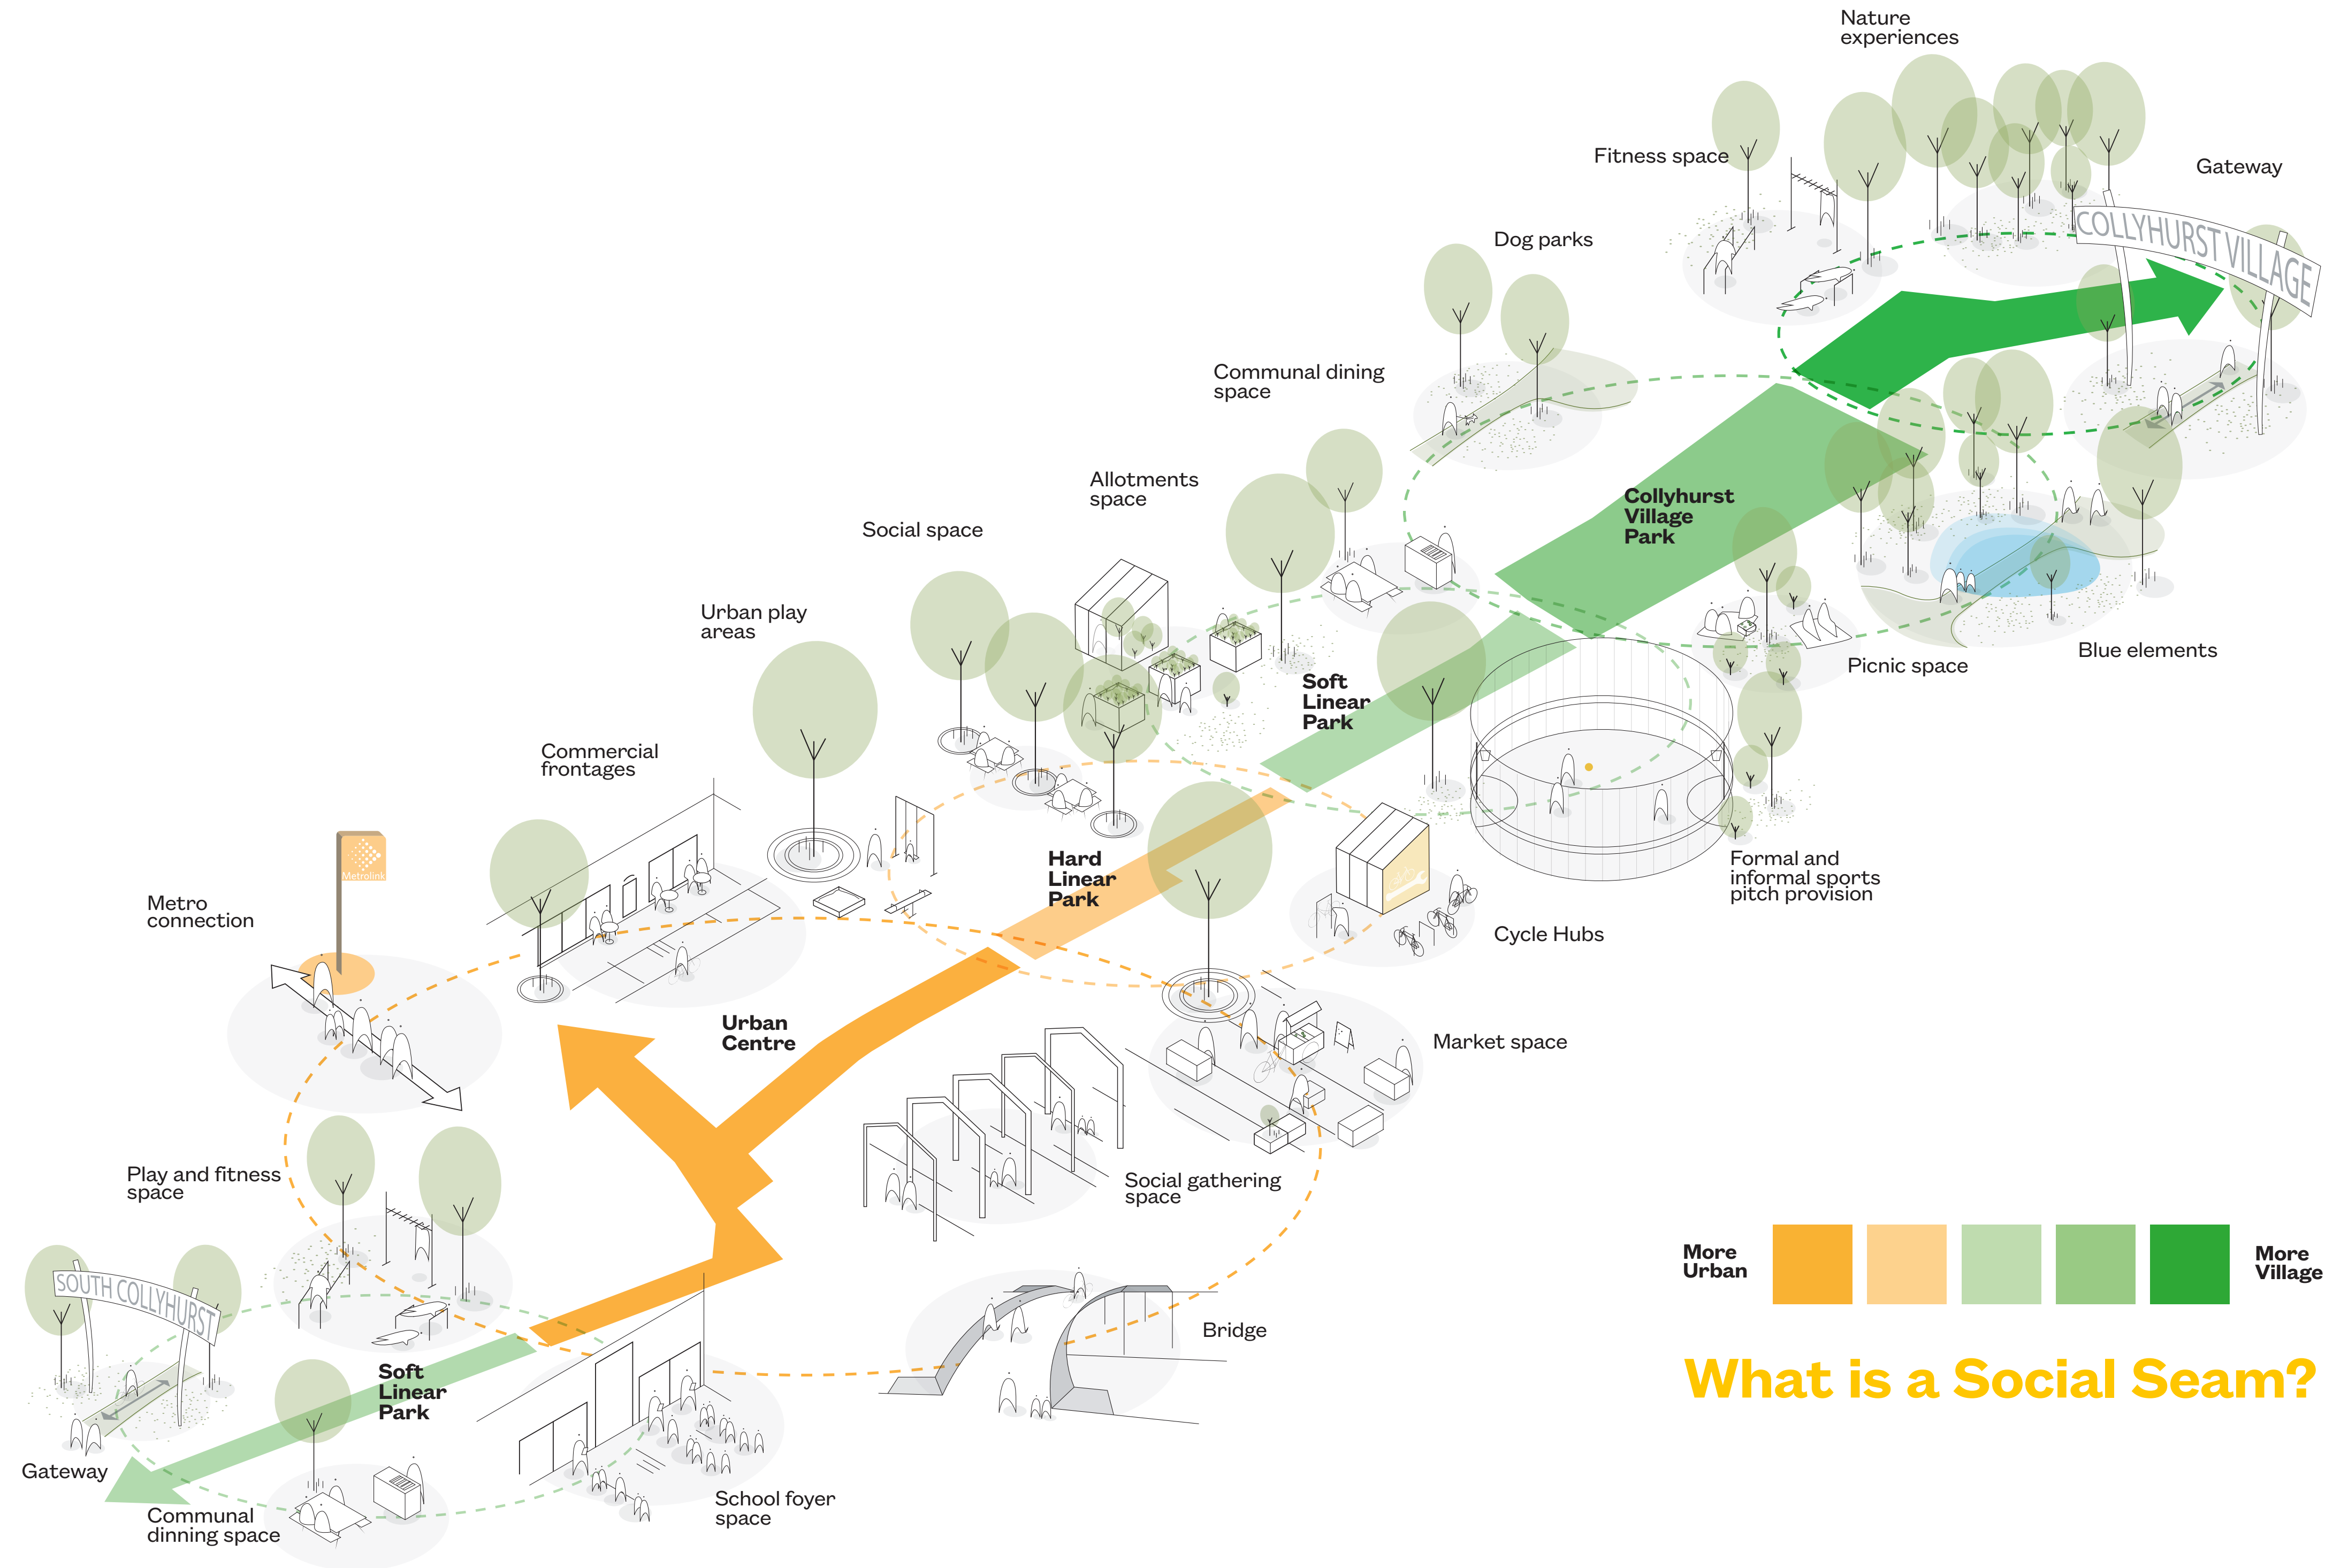

Nature Trails

- 'Social Seam' provides:**
- Connected neighbourhoods
 - Safe walking routes
 - Improved public realm
 - Hard and soft landscaping
 - New shops and cafes
 - Improved amenities
 - Parks and trees
 - Playground and sports
 - Cycle routes

Collyhurst Nature Trails

1. Village Park

2. Community Woodlands

3. Re-wilded Viaduct

Soft Linear Park with seating

Urban Centre - cafes and shops

Social Gathering space

Sports Pitches and Cycle Hubs

Hard linear park

Park with fitness space

What is a Social Seam?