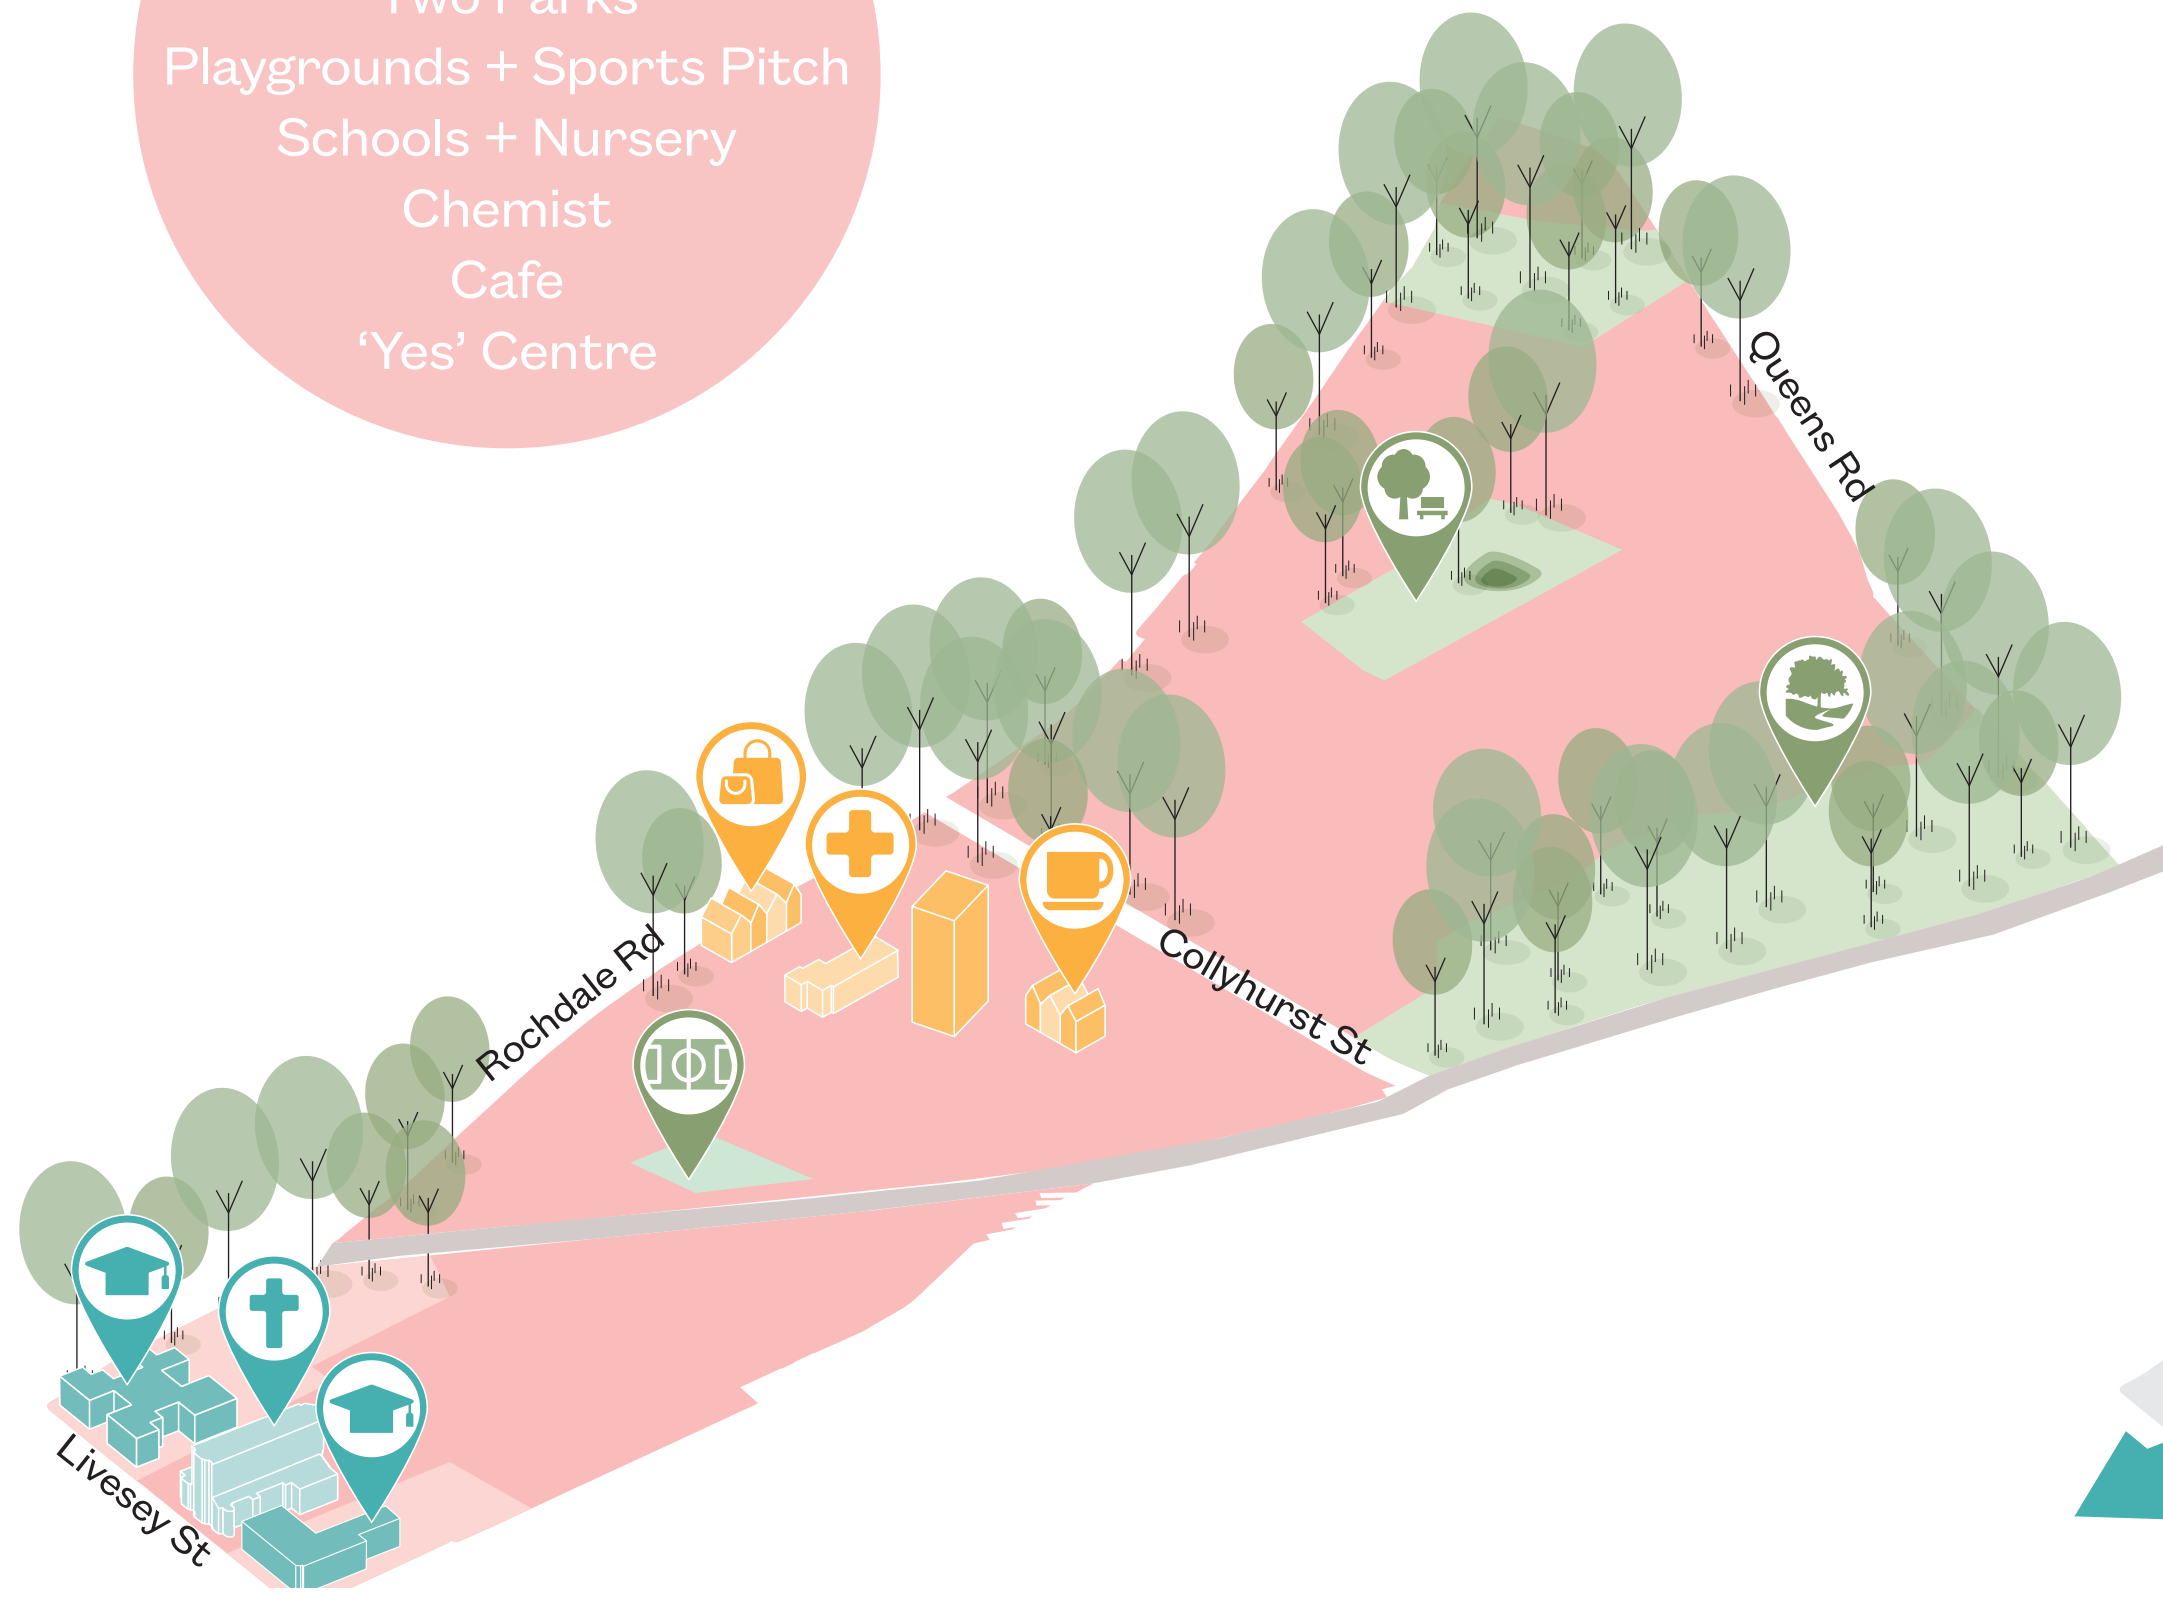

Collyhurst Today....

Collyhurst Future....

- Existing Amenities**
- Some Small Shops
 - Two Parks
 - Playgrounds + Sports Pitch
 - Schools + Nursery
 - Chemist
 - Cafe
 - 'Yes' Centre

- Connected nature trails through Collyhurst for:**
- Cycling routes
 - Walking
 - Sports
 - Dog Walks
 - Biodiversity
 - Habitats

Nature Trails

- 'Social Seam' provides:**
- Connected neighbourhoods
 - Safe walking routes
 - Improved public realm
 - Hard and soft landscaping
 - New shops and cafes
 - Improved amenities
 - Parks and trees
 - Playground and sports
 - Cycle routes

Collyhurst Nature Trails

1. Village Park

2. Community Woodlands

3. Re-wilded Viaduct

Soft Linear Park with seating

Urban Centre - cafes and shops

Social Gathering space

Sports Pitches and Cycle Hubs

Hard linear park

Park with fitness space

What is a Social Seam?