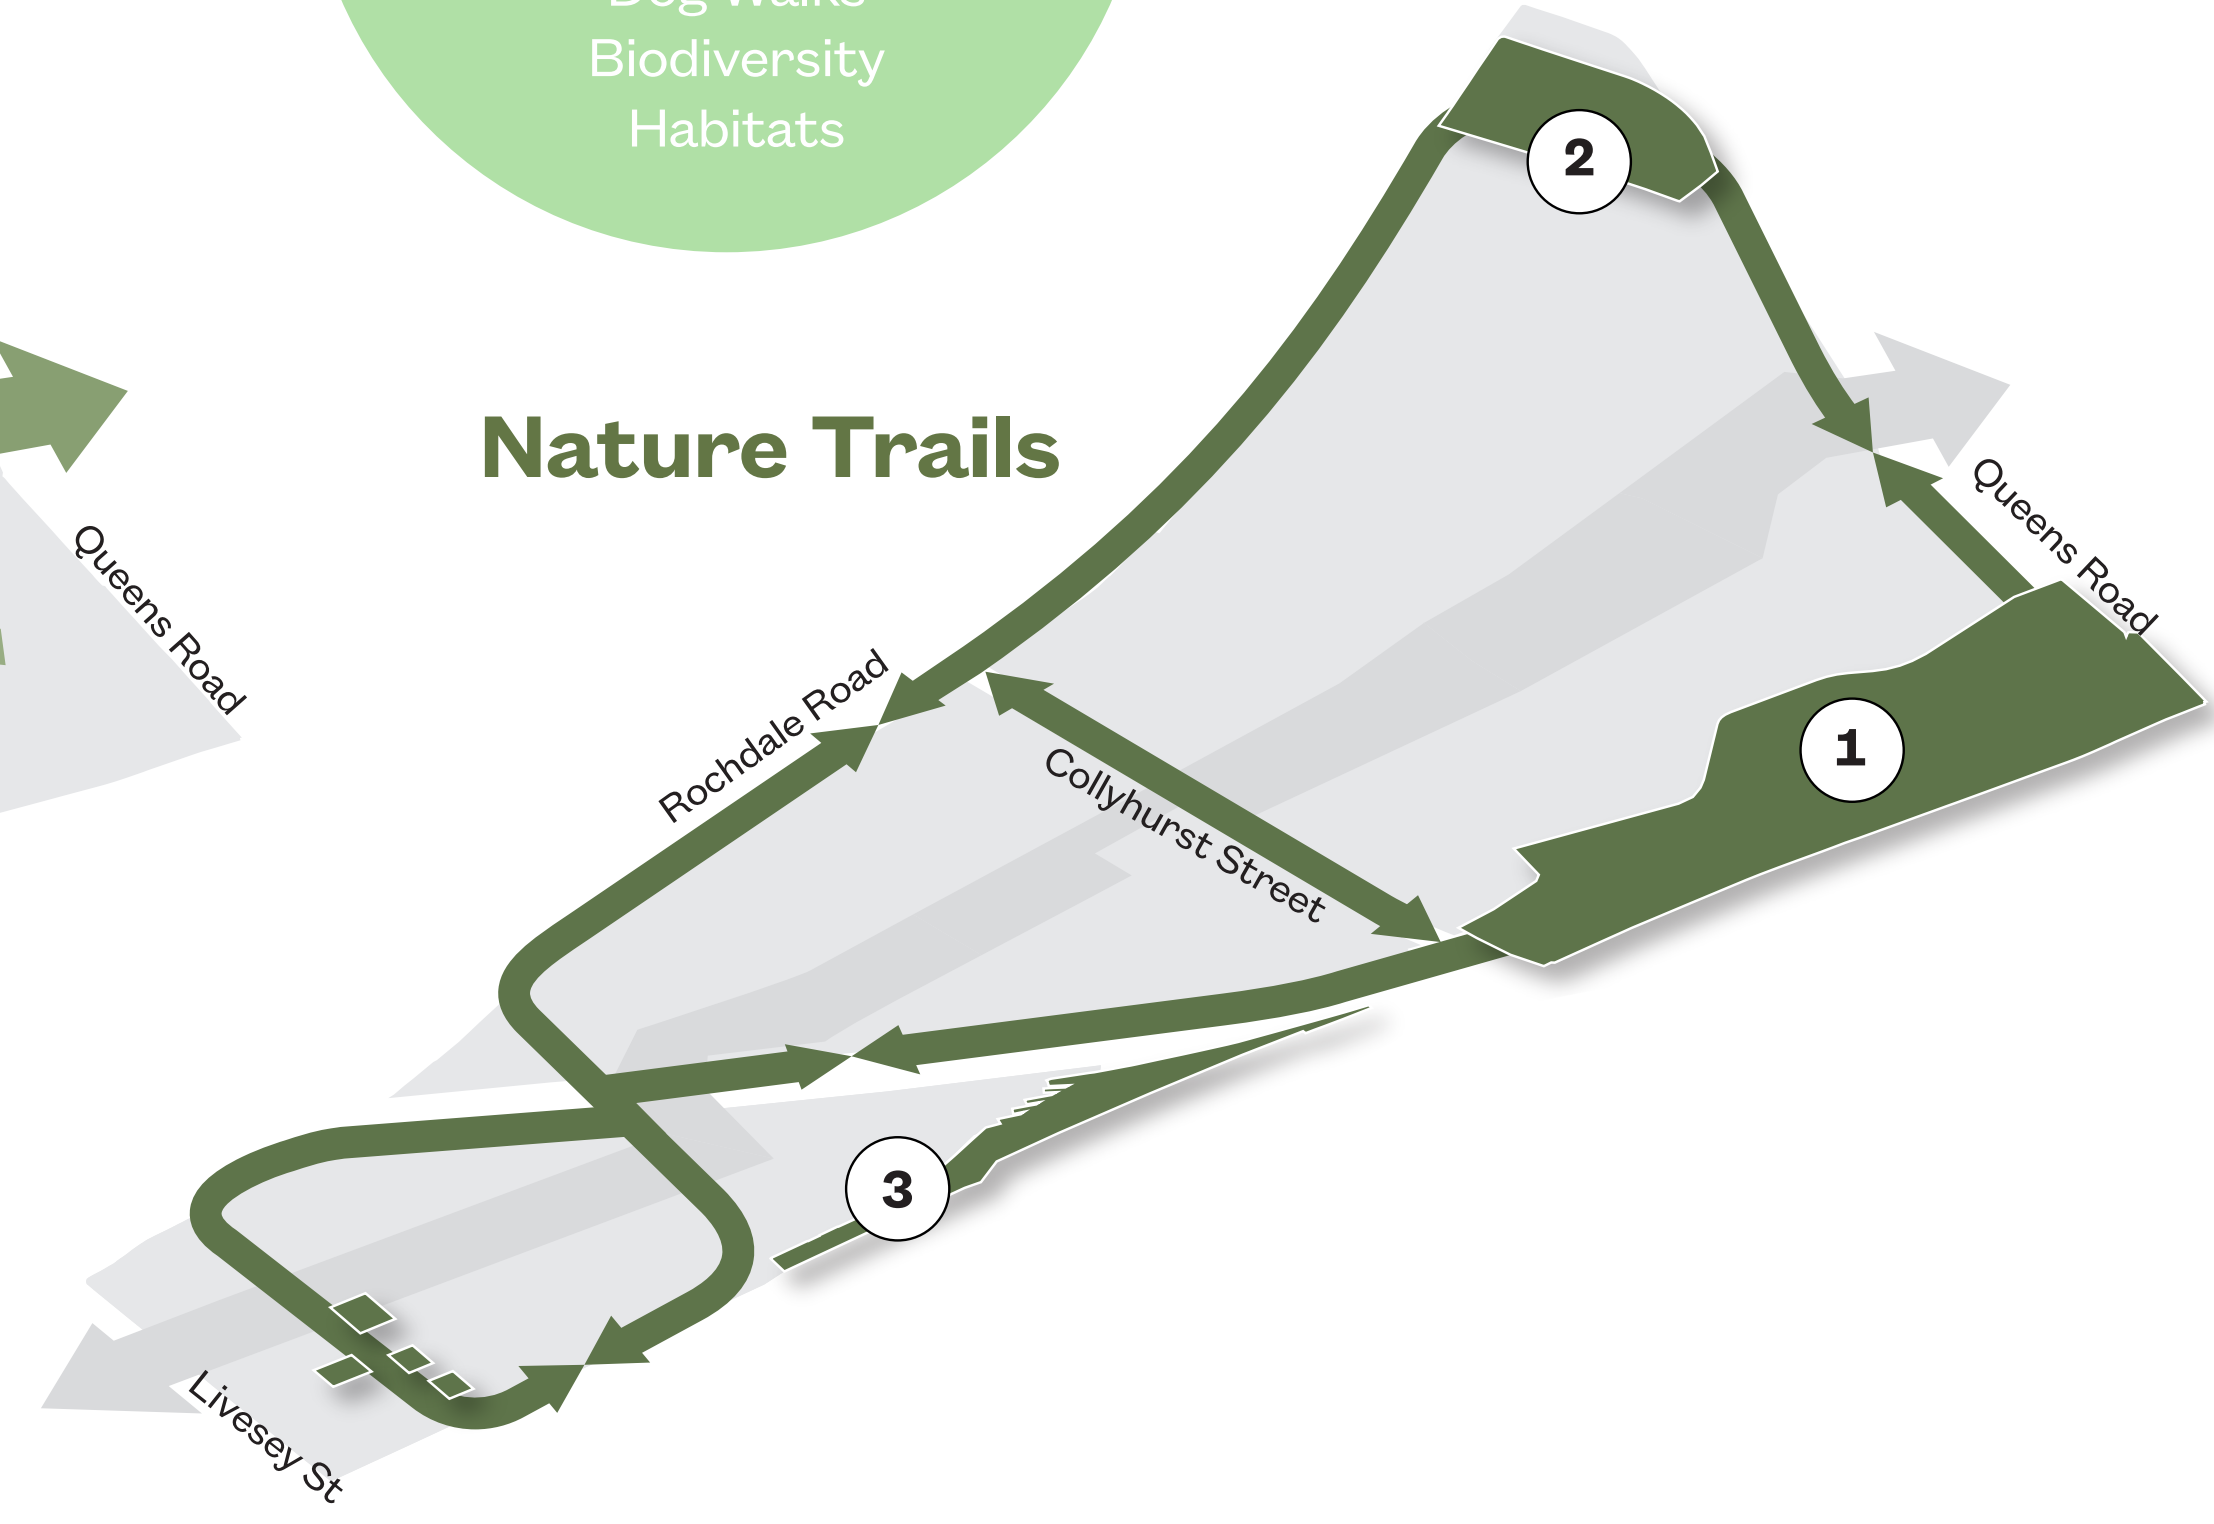

Collyhurst Today....

Collyhurst Future....

- Existing Amenities**
- Some Small Shops
 - Two Parks
 - Playgrounds + Sports Pitch
 - Schools + Nursery
 - Chemist
 - Cafe
 - 'Yes' Centre

- Connected nature trails through Collyhurst for:**
- Cycling routes
 - Walking
 - Sports
 - Dog Walks
 - Biodiversity
 - Habitats

Nature Trails

- 'Social Seam' provides:**
- Connected neighbourhoods
 - Safe walking routes
 - Improved public realm
 - Hard and soft landscaping
 - New shops and cafes
 - Improved amenities
 - Parks and trees
 - Playground and sports
 - Cycle routes

Collyhurst Nature Trails

1. Village Park

2. Community Woodlands

3. Re-wilded Viaduct

Soft Linear Park with seating

Urban Centre - cafes and shops

Social Gathering space

Sports Pitches and Cycle Hubs

Hard linear park

Park with fitness space

What is a Social Seam?